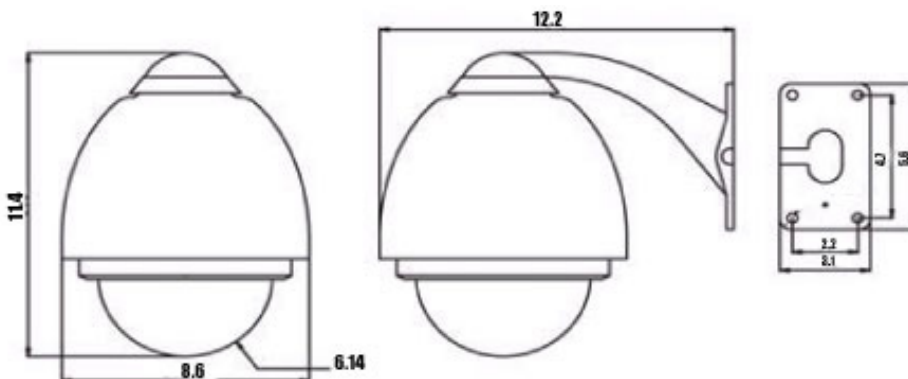

A-WALL *Dome*

Any Weather And Low Light

Model #: RPTZ-22 Day/Night

- Day/Night Camera - automatically switches from color to black & white in low light conditions
- ALL - Weather, Indoor/Outdoor enclosure that will tolerate temperature extremes between -40°F up to 140°F - Truly Rugged with a built-in heater and blower
- Optical and Digital Zoom is integrated for seamless operation. 22X Optical Zoom & 10X Digital Zoom = 220 Total Zoom
- High Speed Pan/Tilt Mechanism (300°/second Pan - 120°/second Tilt)
- Auto - Picture Flip for 180° Tilt Angle
- 420 Lines Sony Super HAD CCD

Video	
Optical Technology Base	High Resolution Color 1/4" Super HAD CCD
Picture Elements (H x V in mm)	EIA/NTSC: 768H x 494V CCIR/PAL: 752H x 582V
Resolution	420 Lines
Mini Illumination	0.05 Lux F1.6
S/N Ratio	>48dB
Shutter Speed	1/6~1/120000s
Zoom	22X Optical 10X Digital
Focus	Auto/Manual
Focal Length	f=4.0~88mm 22X
Iris	Auto/Manual
Video Output	1Vp-p, 75Ω
PTZ	
Pan Speed	0-300°/sec
Tilt Speed	0-120°/sec
Pan Range	360° continuously
Tilt Range	90° (180° w/ auto flip)
Presets	128 presets (total)
Communication	Multiprotocol, RS485
Weight	4lbs / 2Kg
Operating Temperature	-40°F to 140°F
Power	
Power Supply	AC24V +/- 1.50
Power Consumption	20VA
Power Consumption	
Motor Running	600mA
Standby	370mA
Fan Running	450mA
Heater on	180mA

Dimension in inches: